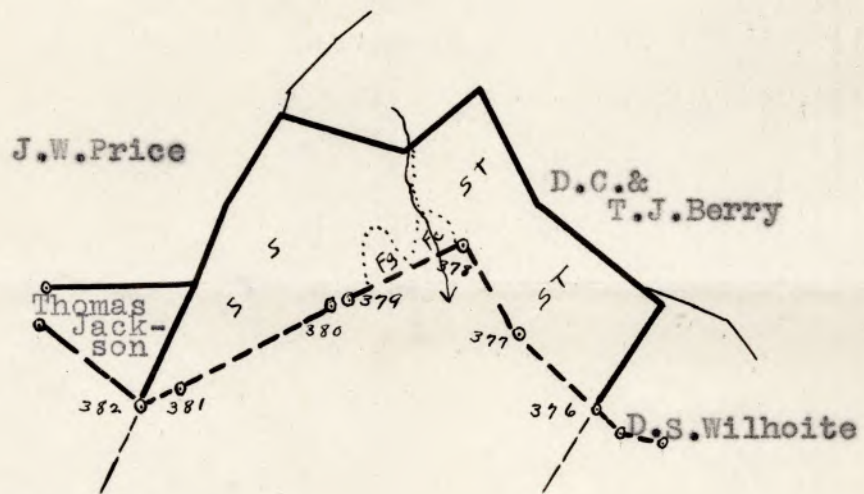

County: Madison  
District: Rapidan

#290- Early, W.L.

LEGEND:  
Slope Tillable  
Grazing  
Scale - 1" = 20 chains